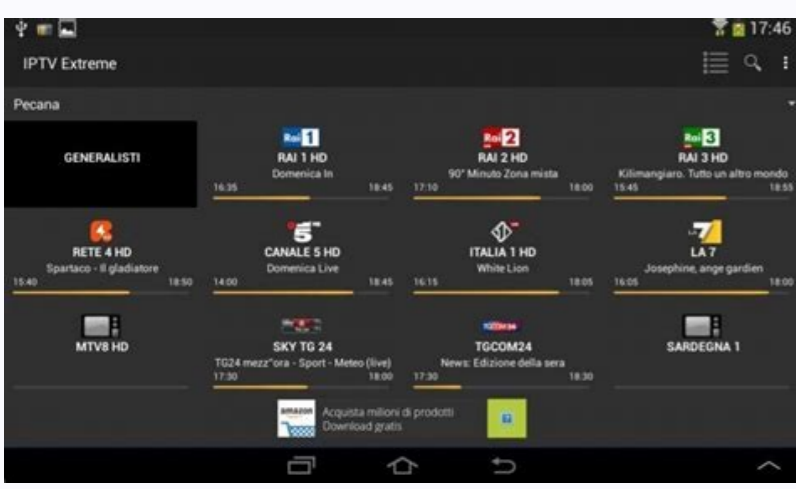

Iptv smarters pro lista. Iptv smarters pro lista m3u 2021 gratis. Iptv smarters pro lista gratis. Iptv smarters pro lista m3u mexico. Iptv smarters pro lista m3u 2021. Iptv smarters pro lista m3u 2022. Iptv smarters pro lista m3u 2022 gratis. Iptv smarters pro lista m3u.